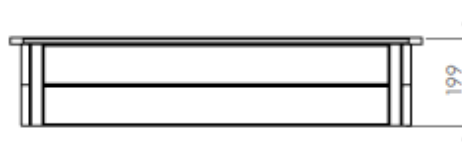

"Products are FSC® certified only if they are indicated as such in this document." (SCS-COC-000652-WH)

For sales and further information:

Dutch Toys Group B.V.
info@dutchtoysgroup.com