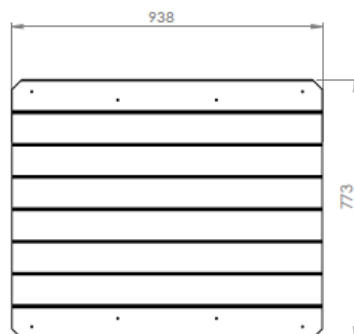

"Products are FSC® certified only if they are indicated as such in this document." (SCS-COC-000652-WH)

For sales and further information:

Dutch Toys Group B.V.
info@dutchtoysgroup.com