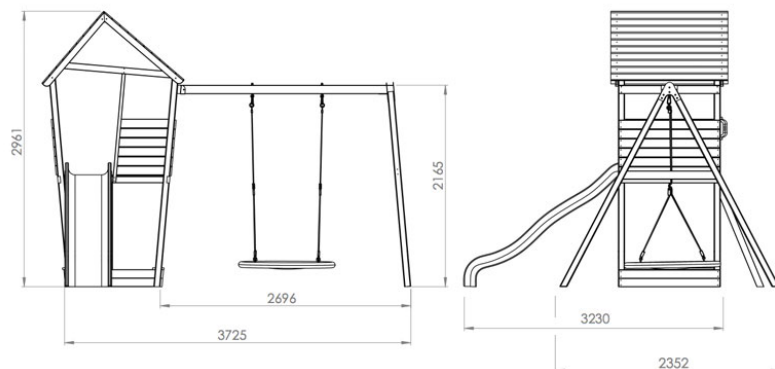

pallet	: 1
20ft	: n/a
40ft	: n/a
40ft HQ	: n/a

Dimensions/weight

Gross weight per piece (kg)	: 119
Net weight per piece (kg)	: 116
Dimensions packaging (cm)	: 168x29x16 / 109,5x45,5x14
	: 137x34x15,5 / 232x17,5x14,5
	: 237x14,5x16,5 / 48x27,5x23,5
Volume (m ³)	:
Product dimensions (cm)	: Length: 401,0
	: Height: 296,3
	: Dept: 323,0

Product information

The EXIT Aksent Play Tower with the built-on Nest swing is THE playtower for you children! On one side, the tower with a 1.20m high platform is accessible by stairs with two handles on top for extra good grip. On the other side, it has a lovely long slide!

The EXIT Aksent Play Tower also has a sandbox where your kids can have a great time making sand cakes and sand castles. And with the addition of a Nest swing that can be fastened on either side of the tower, you can have a grand time with your friends, brothers and sisters! The refreshing black-green colour of the seat and the grey woodwork will also look lively in your parents' garden! The Nest swing has a diameter of 98 cm, is easily adjustable in height and the seat consists of a water-repellent fabric. Maximum load-bearing capacity Nest swing: 100 kilo.

Because this modernly designed play tower has so many options, your kids can play in it for hours without getting bored.

Wood characteristics:

- North European pinewood
- Sustainably produced wood (FSC Mix Credit)
- Thickness of the posts: 69x69mm
- Thickness of the bar: 92x69mm
- including 2 solid ground anchors