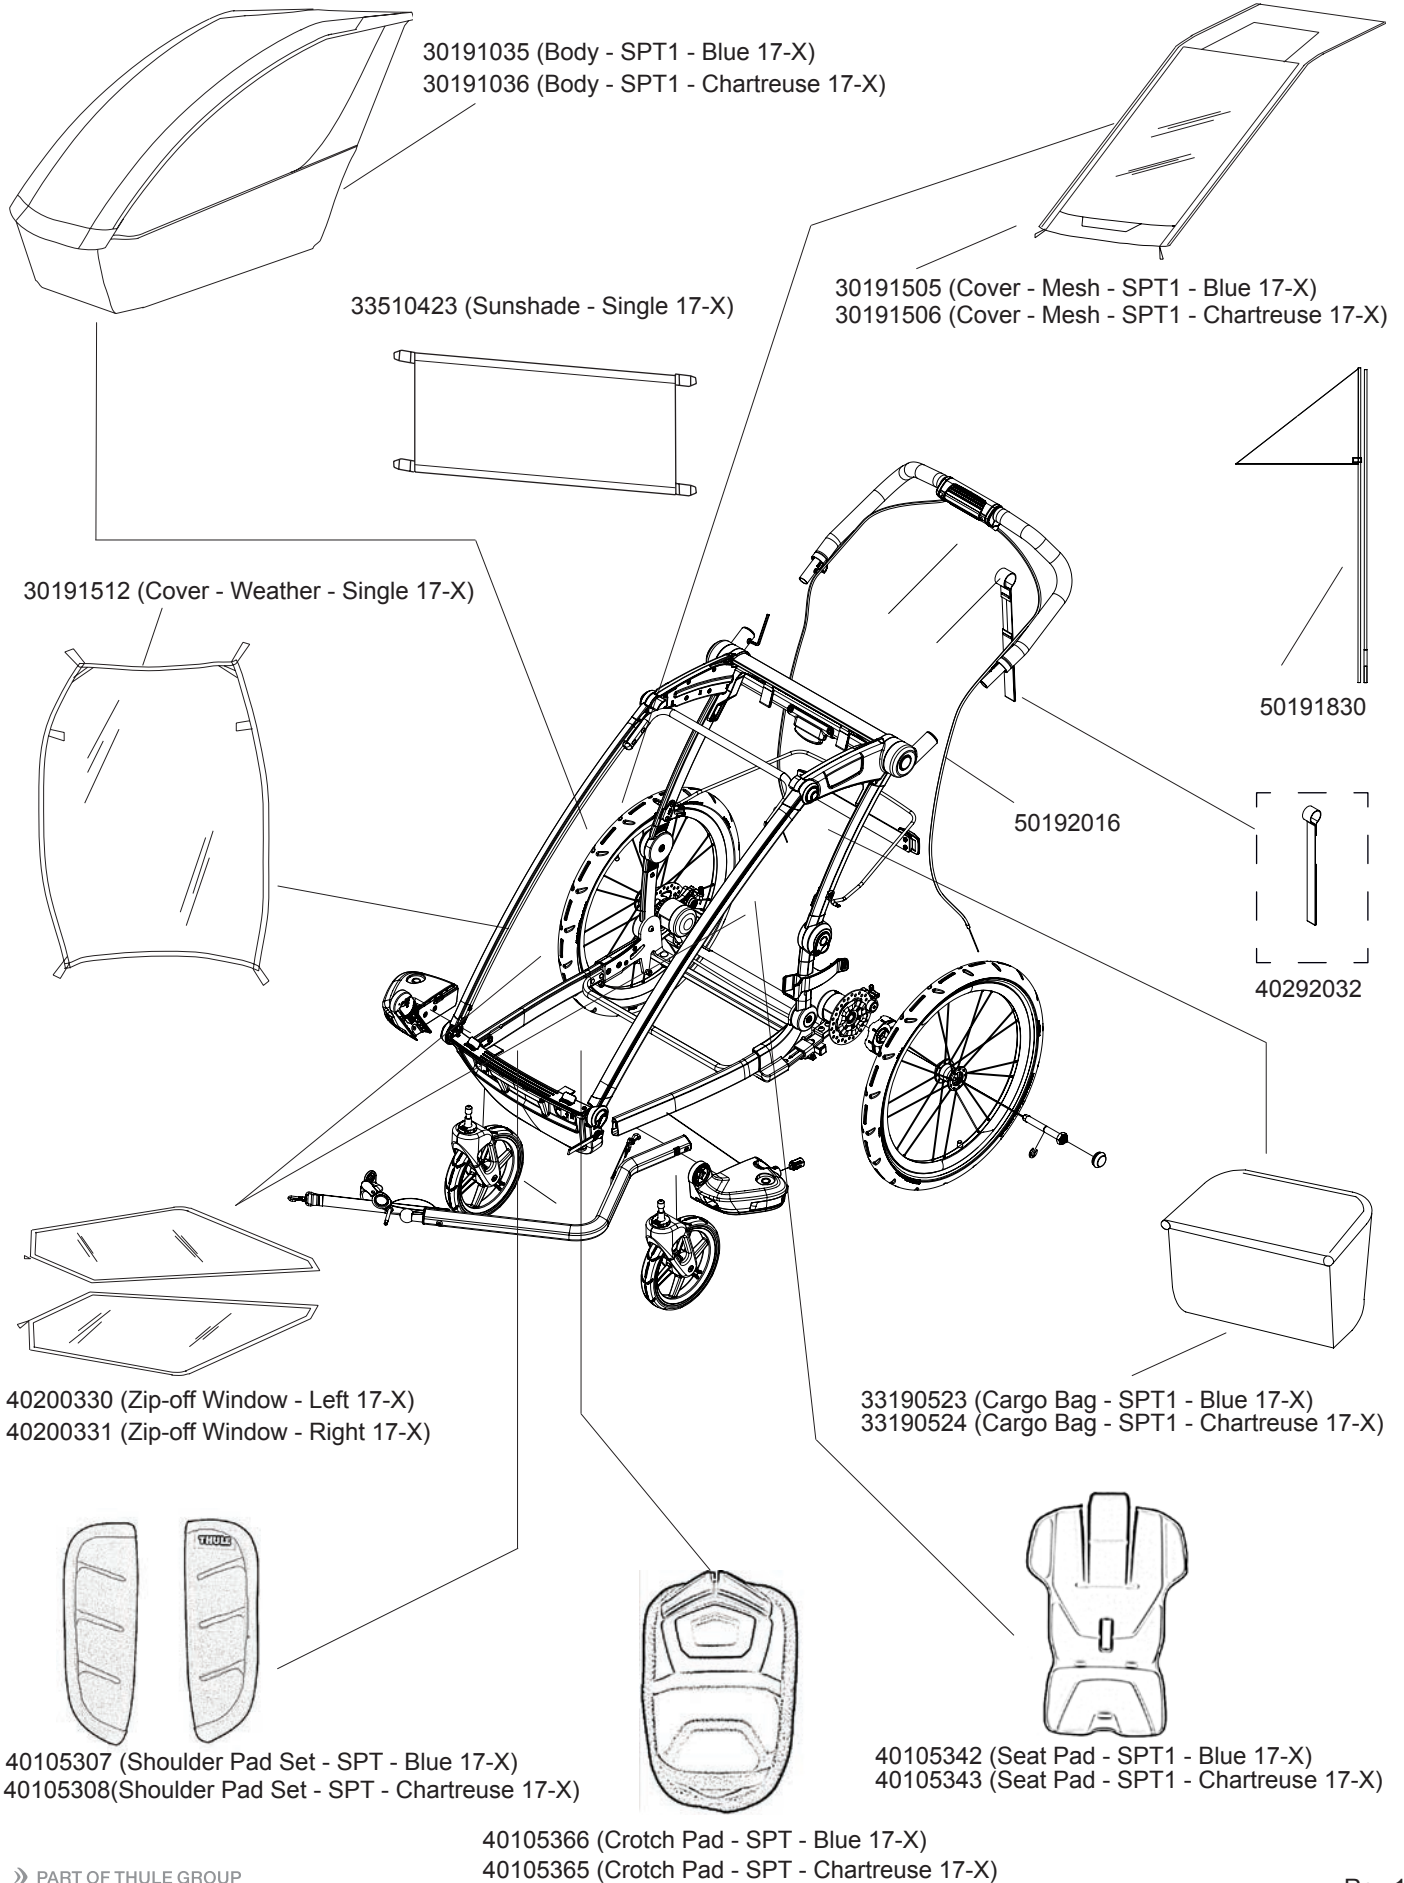

Sport 1

10201001, 10201002

THULE® SWEDEN

» PART OF THULE GROUP