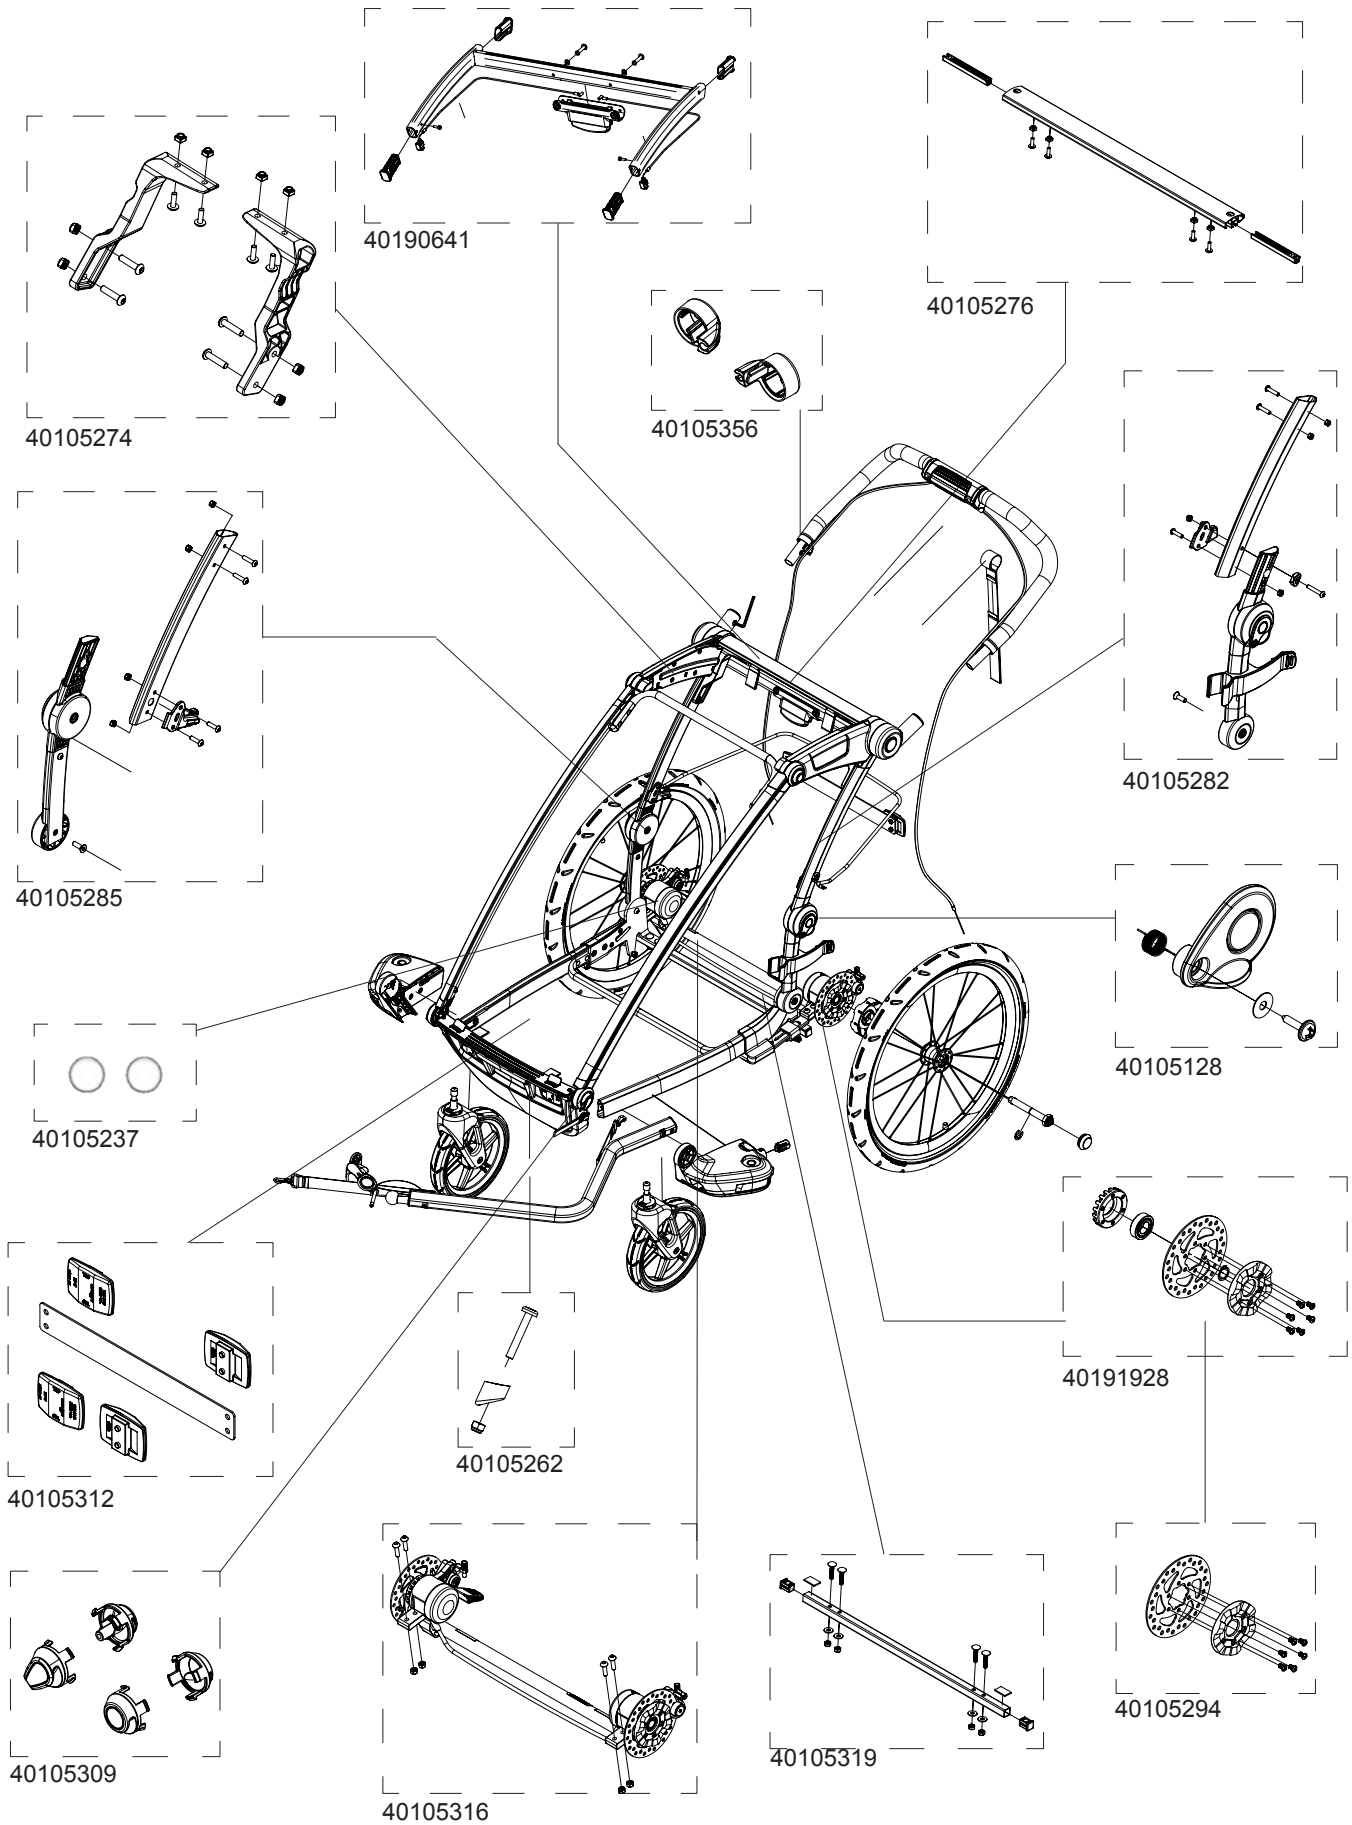

Sport 1

10201001, 10201002

THULE®

SWEDEN

» PART OF THULE GROUP

01/02/2017

THULE®

SWEDEN

Rev 1

TCTS