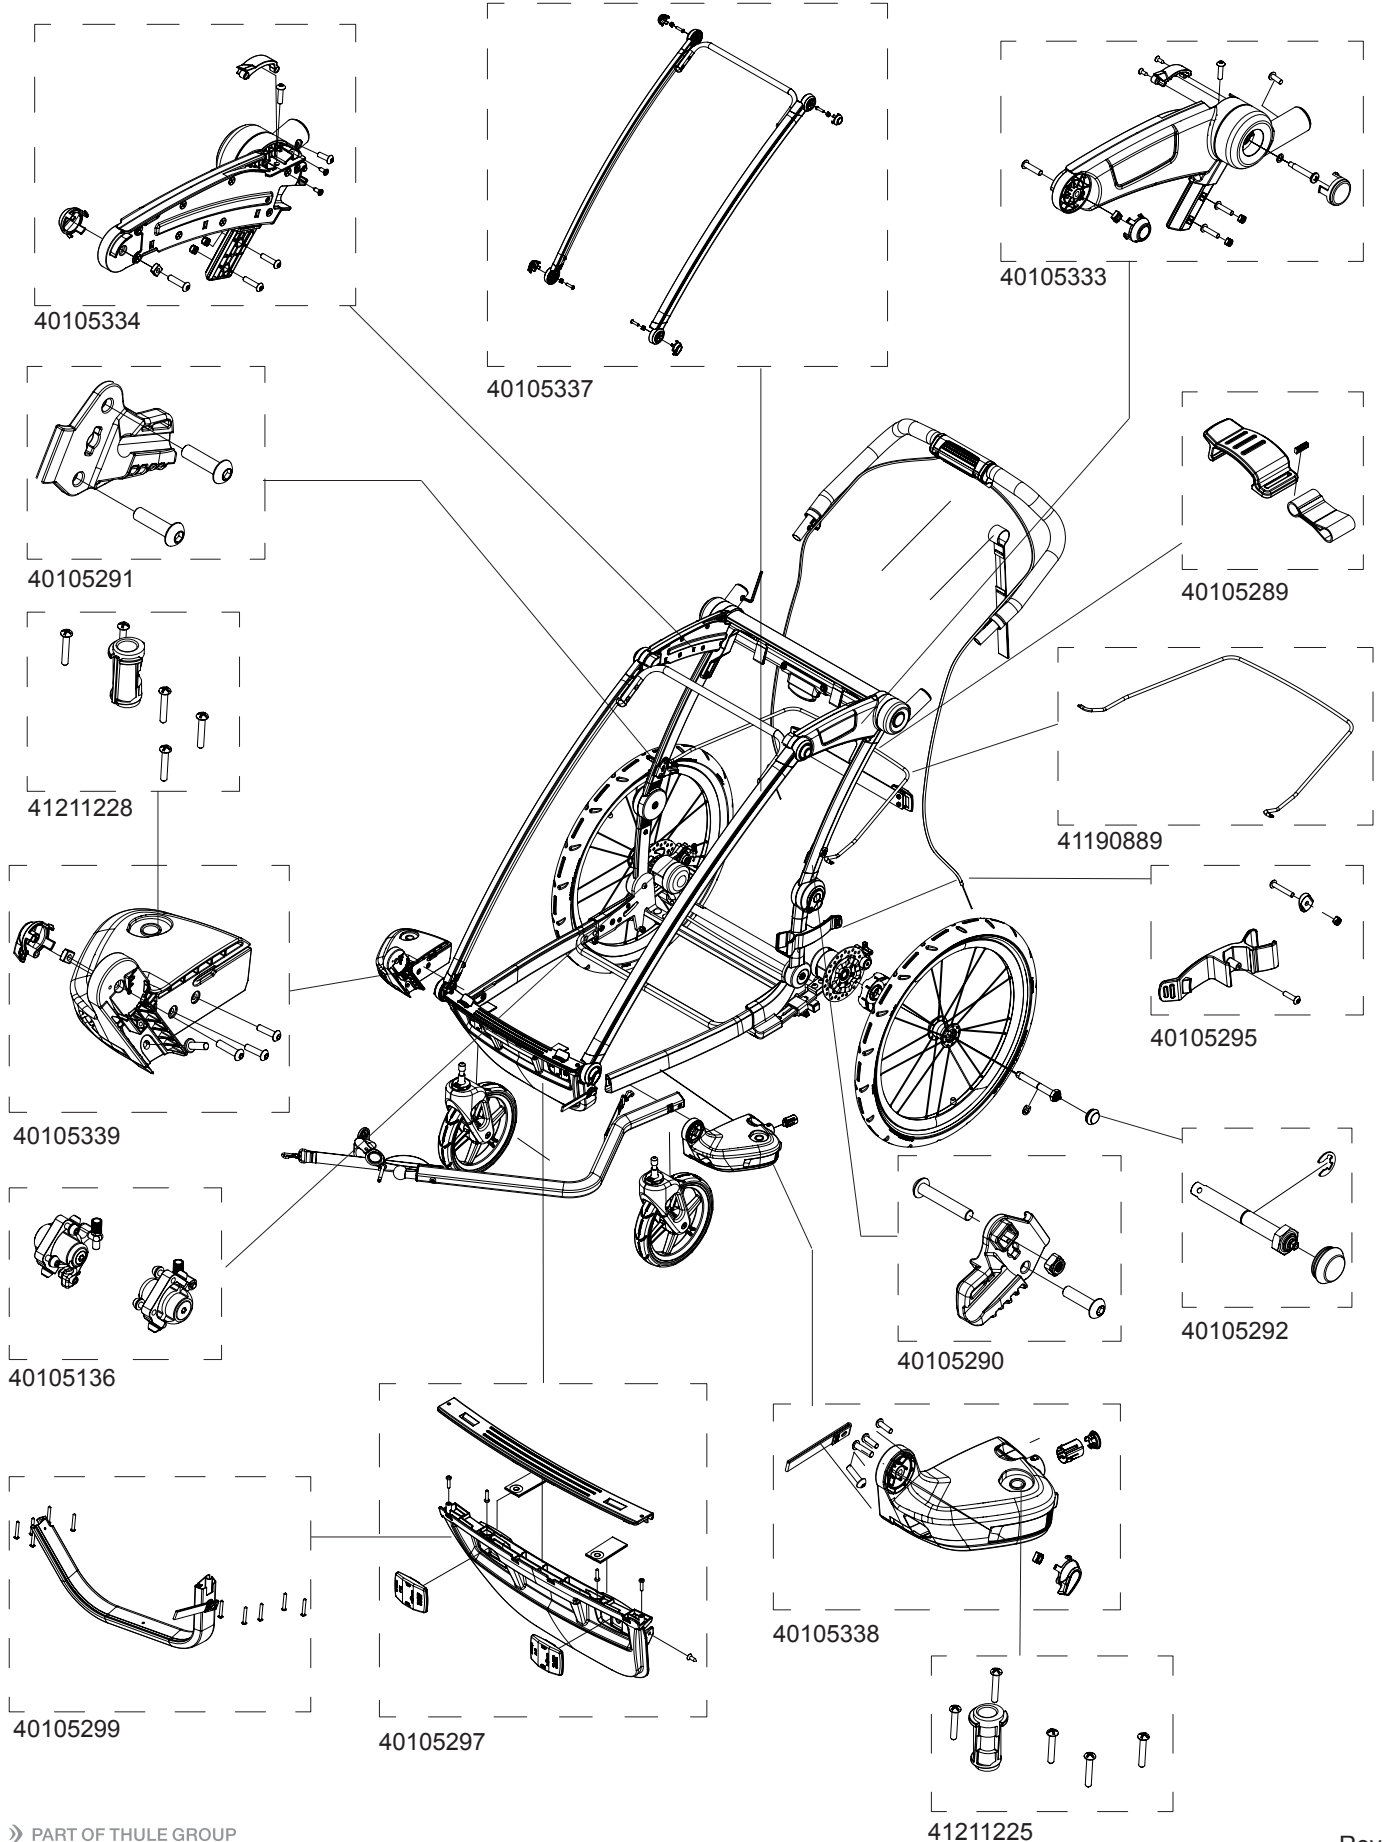

Sport 1

10201001, 10201002

THULE®

SWEDEN

» PART OF THULE GROUP