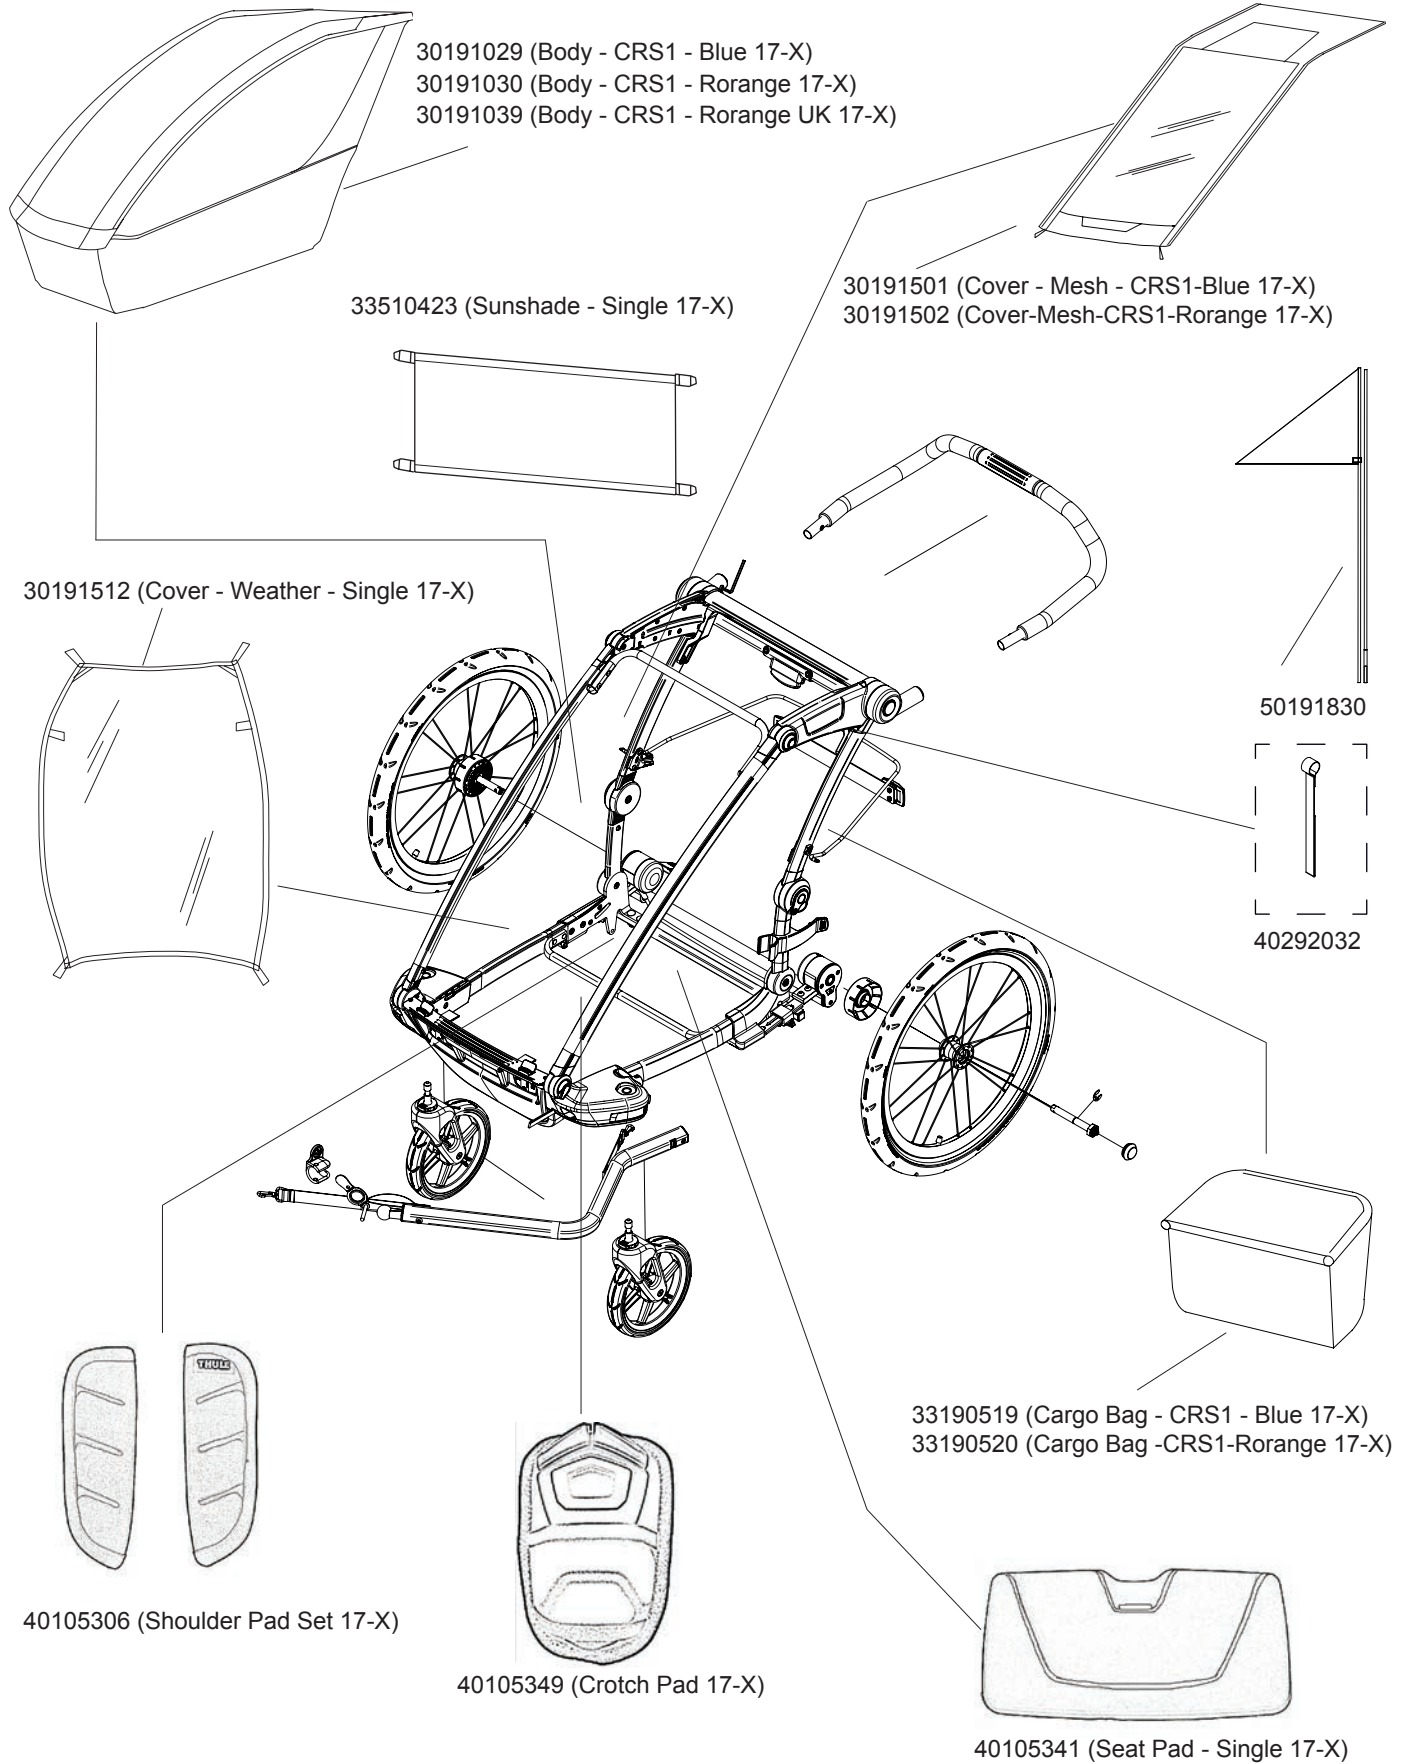

Cross 1

40100054

THULE
SWEDEN

Cross 1

40100054

THULE[®]

SWEDEN

» PART OF THULE GROUP

01/01/2017

THULE[®]

SWEDEN

Rev 1

TCTS

Cross 1

40100054

THULE
SWEDEN

Hitch Arm Assembly