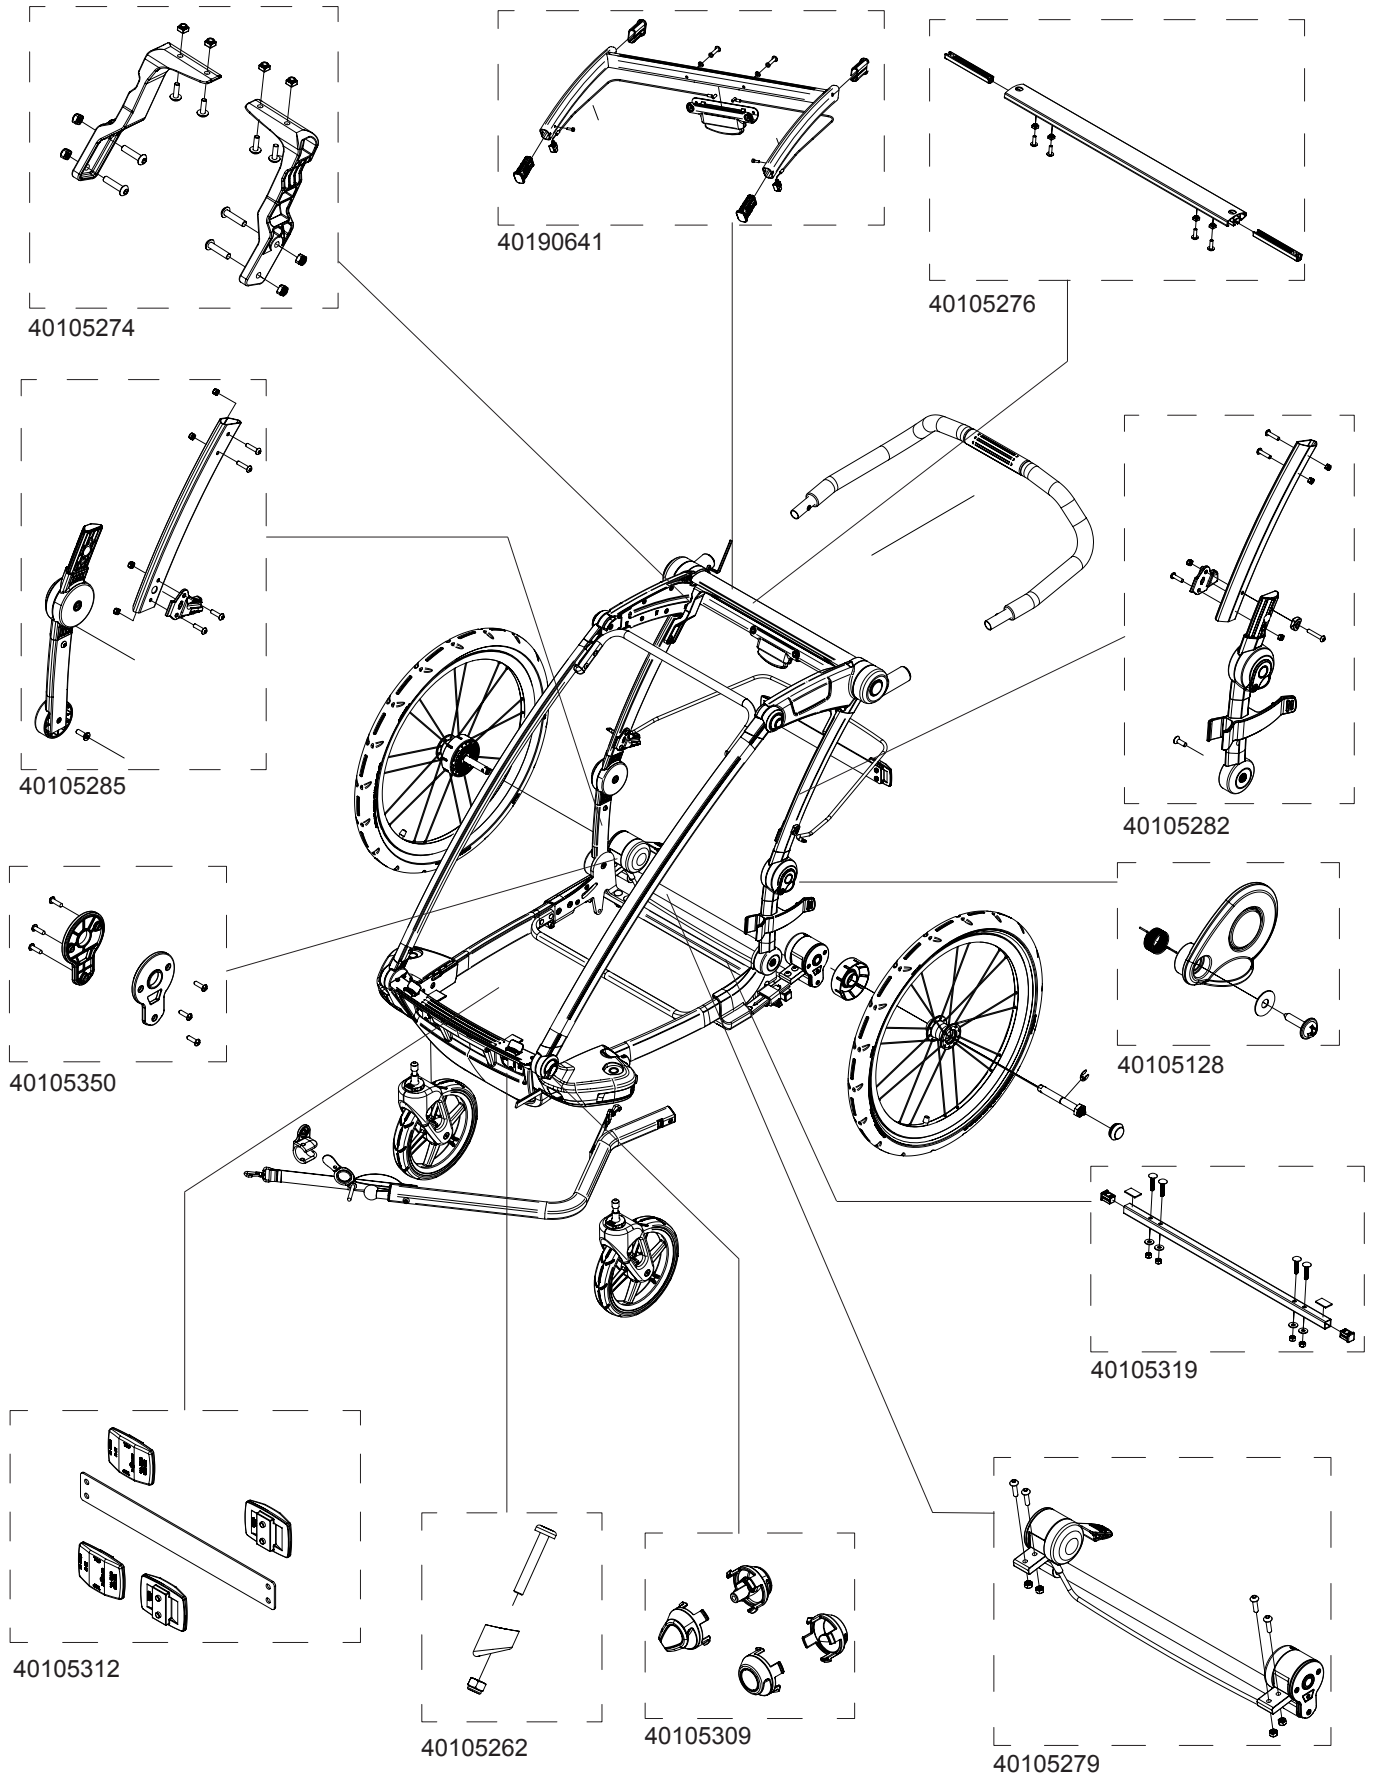

Cross 1

40100054

THULE
SWEDEN

Cross 1

40100054

THULE[®]

SWEDEN

» PART OF THULE GROUP

01/01/2017

THULE[®]

SWEDEN

Rev 1

TCTS

Cross 1

40100054

THULE
SWEDEN

Hitch Arm Assembly