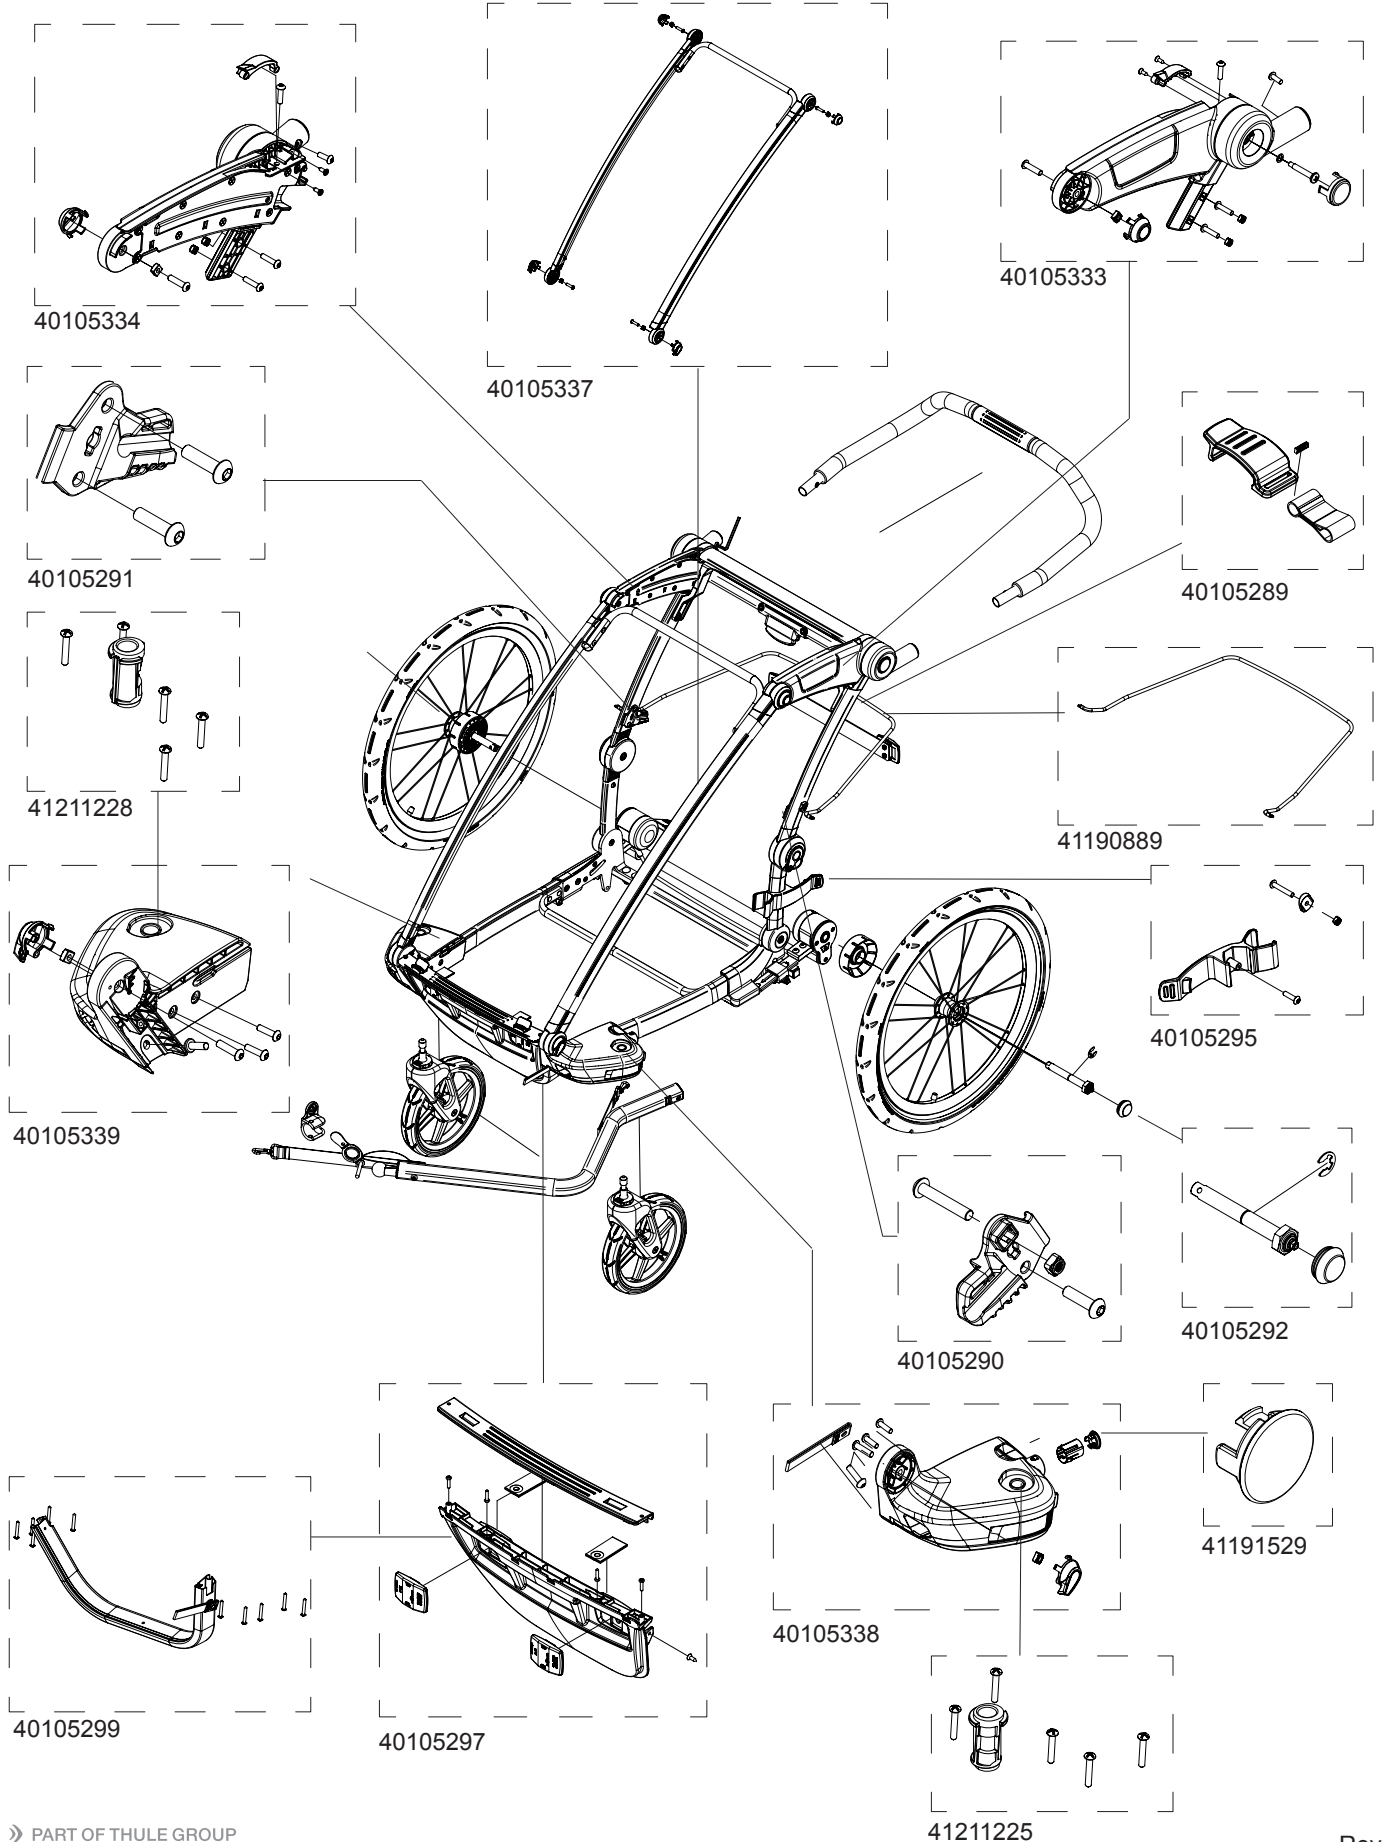

Cross 1

40100054

THULE
SWEDEN

Cross 1

40100054

THULE[®]

SWEDEN

» PART OF THULE GROUP

01/01/2017

THULE[®]

SWEDEN

Rev 1

TCTS

Cross 1

40100054

THULE
SWEDEN

Hitch Arm Assembly