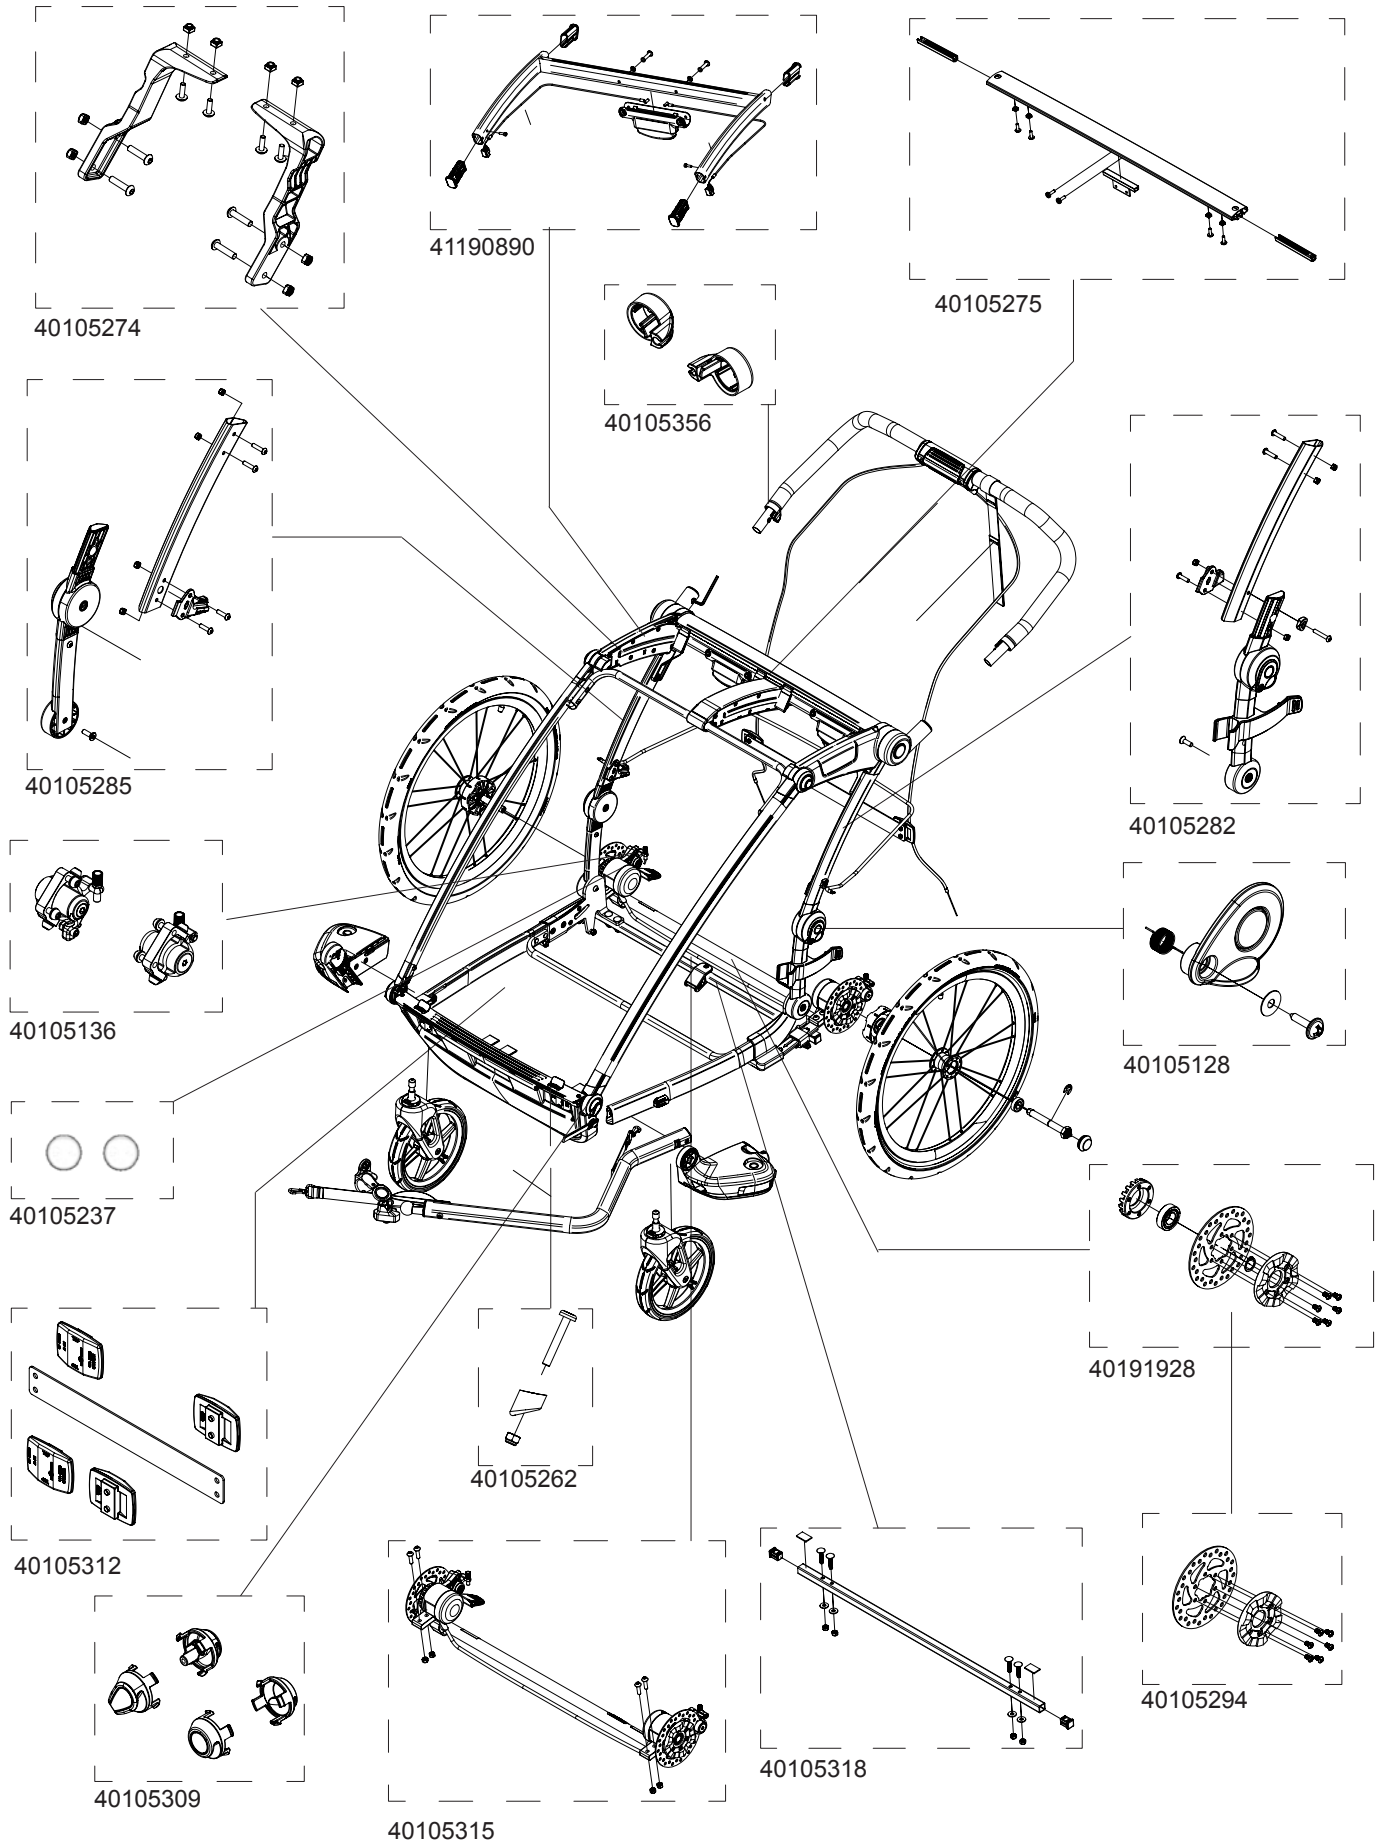

THULE[®]

SWEDEN

Rev 1

TCTS

Sport 2

10201003, 10201004

THULE[®]

SWEDEN