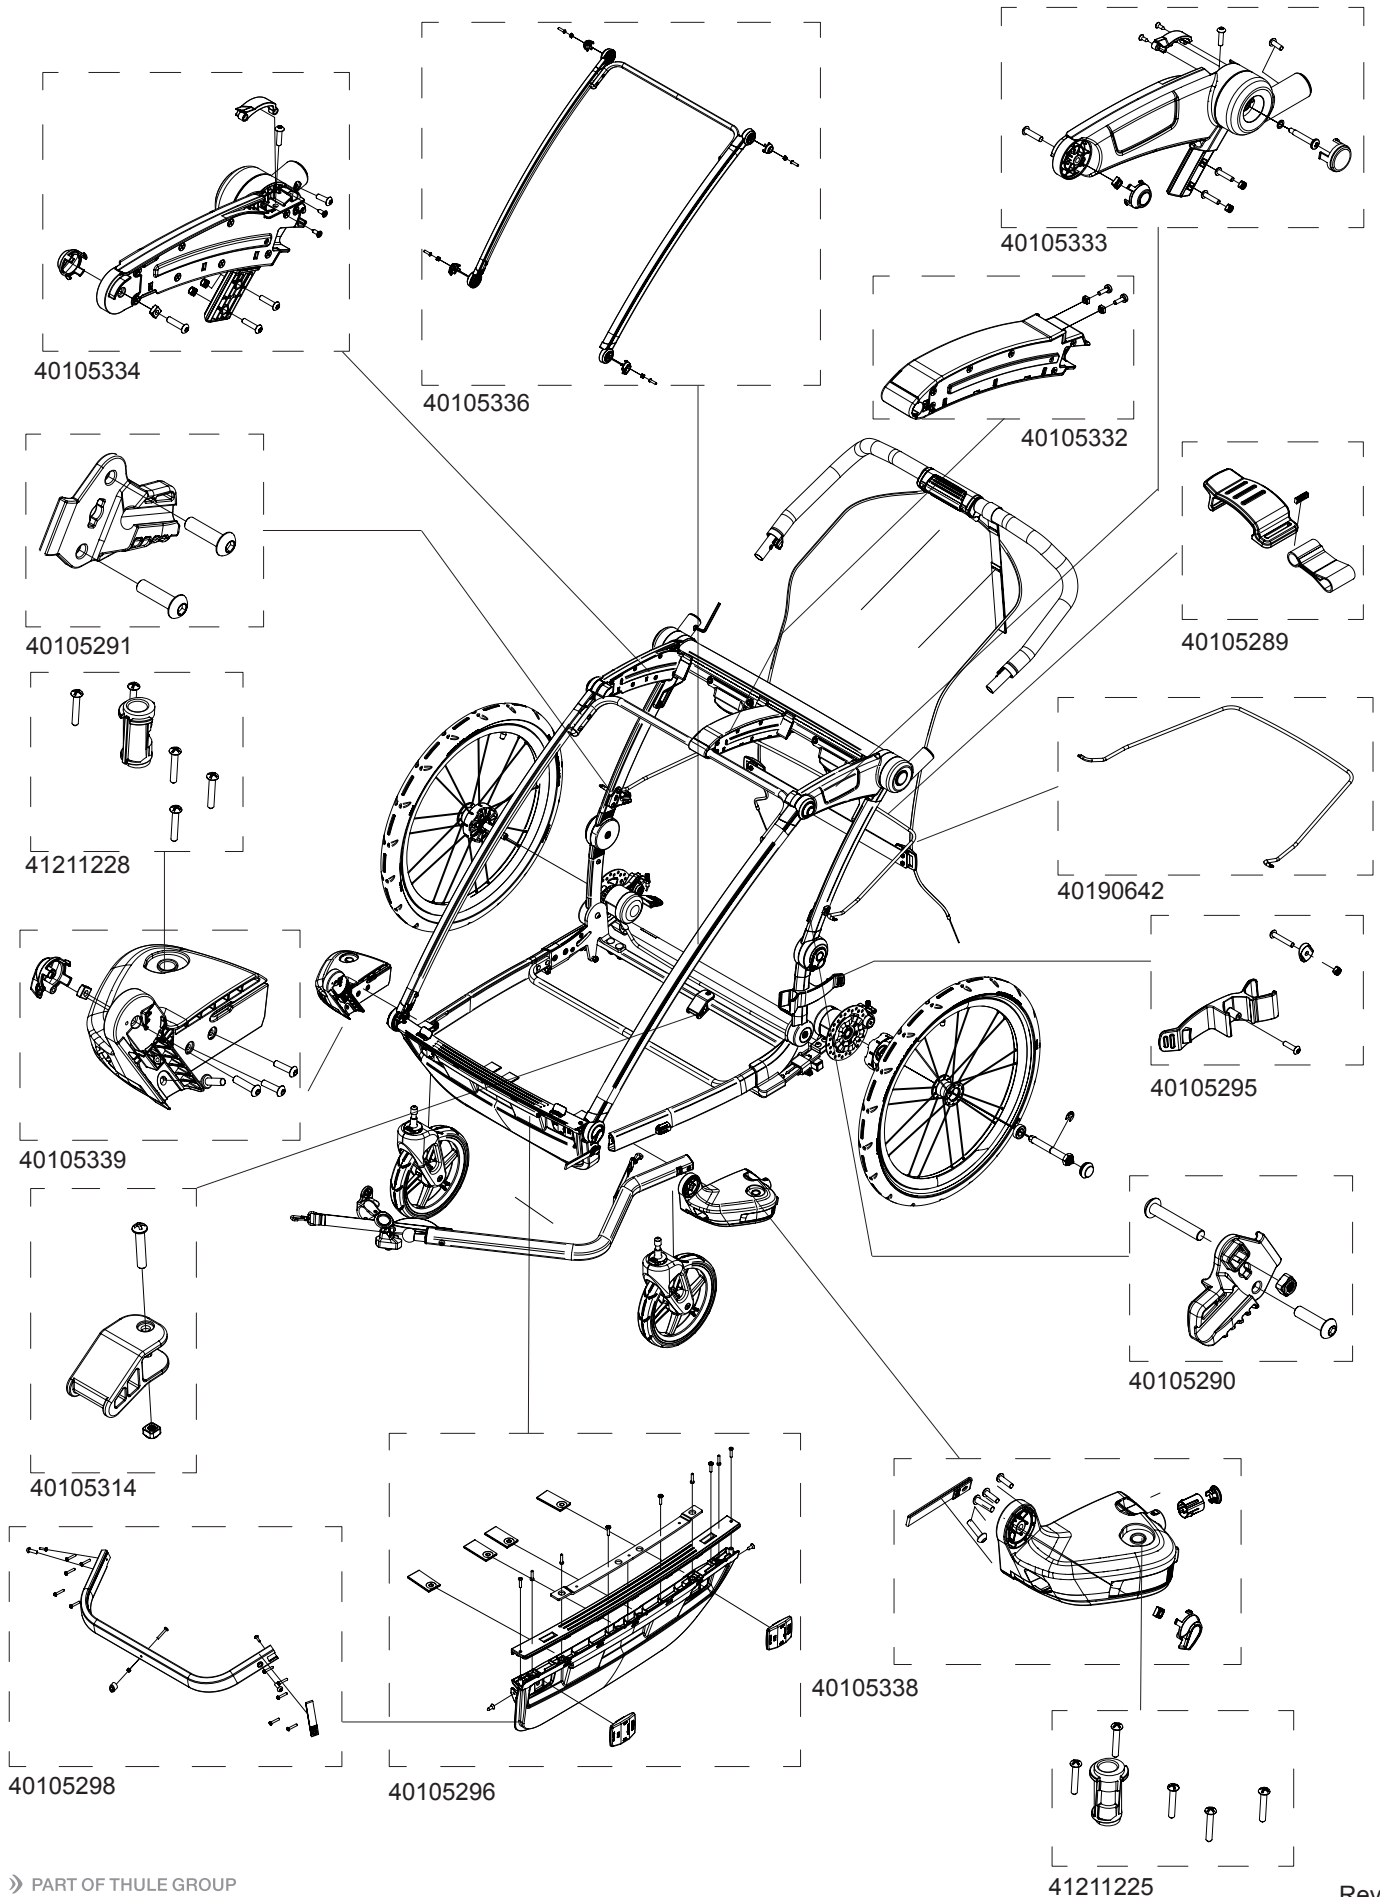

Sport 2

10201003, 10201004

THULE®

SWEDEN

» PART OF THULE GROUP

01/02/2017

THULE®

SWEDEN

Rev 1

TCTS